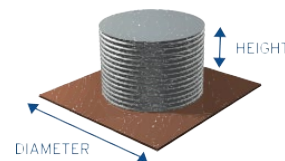

SLIMLINE 800MM GARDEN BED

HEIGHT: 800mm
LENGTH: Variable, refer to table
WIDTH: Variable, refer to table

		LENGTH (MM)								
WIDTH (MM)		1200	1600	1800	2000	2200	2400	2600	2800	3000
	600		\$595	\$600	\$635	\$640	\$645	\$690	\$695	\$705
700		\$600	\$605	\$640	\$645	\$650	\$695	\$705	\$710	\$745
800		\$620	\$625	\$650	\$660	\$670	\$710	\$715	\$720	\$755
900		\$625	\$630	\$660	\$670	\$675	\$715	\$720	\$725	\$760
1000		N/A	\$640	\$675	\$680	\$690	\$725	\$730	\$735	\$775
1100		N/A	\$650	\$680	\$695	\$730	\$735	\$745	\$780	\$810
Base		Add \$215 to above prices			Add \$260 to above prices			Add \$300 to above prices		

SLIMLINE 1020MM GARDEN BED

HEIGHT: 1020mm
LENGTH: Variable, refer to table
WIDTH: Variable, refer to table

		LENGTH (MM)								
WIDTH (MM)		1200	1600	1800	2000	2200	2400	2600	2800	3000
	600		\$650	\$660	\$695	\$705	\$710	\$745	\$750	\$755
700		\$660	\$670	\$705	\$710	\$715	\$750	\$755	\$760	\$805
800		\$675	\$680	\$715	\$720	\$725	\$760	\$770	\$775	\$820
900		\$680	\$690	\$720	\$725	\$730	\$770	\$775	\$780	\$825
1000		N/A	\$705	\$730	\$735	\$745	\$780	\$790	\$800	\$840
1100		N/A	\$715	\$735	\$745	\$750	\$790	\$800	\$805	\$845
Base		Add \$215 to above prices			Add \$260 to above prices			Add \$300 to above prices		

ROUND GARDEN BED

HEIGHT: 510mm, 800mm, 1020mm
DIAMETER: Variable, refer to table

		DIAMETER (MM)								
HEIGHT (MM)				1200	1400	1600	1800	2000	2200	2400
	510				\$560	\$575	\$580	\$635	\$640	\$645
800				\$645	\$650	\$660	\$720	\$725	\$730	\$800
1020				\$710	\$715	\$720	\$775	\$780	\$790	\$855
Base		Add \$300 to above prices			Add \$360 to above prices			Add \$430 to above prices		