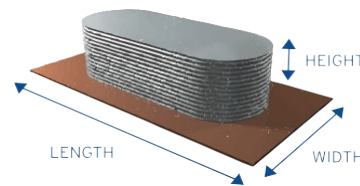

CORRUGATED STEEL GARDEN BEDS

INSTRUCTIONS:

1. Select the width of garden bed.
2. Select length of garden bed
3. The intersection of these values provides price (inc GST) without a base.

COLOURS: Pricing is for the base colour range available in your state only. Non-standard painted colours attract a \$65 paint charge per garden bed.

- Made from BlueScope AQUAPLATE® steel
- 5 year warranty
- Safe edge
- Stainless reinforcing

SLIMLINE 510MM GARDEN BED

HEIGHT: 510mm
LENGTH: Variable, refer to table
WIDTH: Variable, refer to table

		LENGTH (MM)								
WIDTH (MM)		1200	1600	1800	2000	2200	2400	2600	2800	3000
	600		\$510	\$520	\$550	\$555	\$560	\$600	\$605	\$620
700		\$520	\$525	\$555	\$560	\$575	\$605	\$620	\$625	\$660
800		\$535	\$540	\$575	\$580	\$585	\$625	\$630	\$635	\$675
900		\$540	\$545	\$580	\$585	\$590	\$630	\$635	\$640	\$680
1000		N/A	\$555	\$590	\$595	\$600	\$640	\$645	\$650	\$695
1100		N/A	\$575	\$595	\$600	\$605	\$645	\$650	\$660	\$705
Base		Add \$215 to above prices			Add \$260 to above prices			Add \$300 to above prices		

SLIMLINE 800MM GARDEN BED

HEIGHT: 800mm
LENGTH: Variable, refer to table
WIDTH: Variable, refer to table

		LENGTH (MM)								
WIDTH (MM)		1200	1600	1800	2000	2200	2400	2600	2800	3000
	600		\$595	\$600	\$635	\$640	\$645	\$690	\$695	\$705
700		\$600	\$605	\$640	\$645	\$650	\$695	\$705	\$710	\$745
800		\$620	\$625	\$650	\$660	\$670	\$710	\$715	\$720	\$755
900		\$625	\$630	\$660	\$670	\$675	\$715	\$720	\$725	\$760
1000		N/A	\$640	\$675	\$680	\$690	\$725	\$730	\$735	\$775
1100		N/A	\$650	\$680	\$695	\$730	\$735	\$745	\$780	\$810
Base		Add \$215 to above prices			Add \$260 to above prices			Add \$300 to above prices		