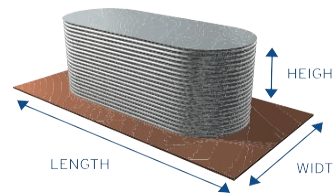

- Made from BlueScope AQUAPLATE® steel
- 5 year warranty
- Safe edge
- Stainless reinforcing

SLIMLINE 510MM GARDEN BED

HEIGHT: 510mm
LENGTH: Variable, refer to table
WIDTH: Variable, refer to table

		LENGTH (MM)								
WIDTH (MM)		1200	1600	1800	2000	2200	2400	2600	2800	3000
	600		\$510	\$520	\$550	\$555	\$560	\$600	\$605	\$620
700		\$520	\$525	\$555	\$560	\$575	\$605	\$620	\$625	\$660
800		\$535	\$540	\$575	\$580	\$585	\$625	\$630	\$635	\$675
900		\$540	\$545	\$580	\$585	\$590	\$630	\$635	\$640	\$680
1000		N/A	\$555	\$590	\$595	\$600	\$640	\$645	\$650	\$695
1100		N/A	\$575	\$595	\$600	\$605	\$645	\$650	\$660	\$705
Base		Add \$215 to above prices			Add \$260 to above prices			Add \$300 to above prices		

SLIMLINE 800MM GARDEN BED

HEIGHT: 800mm
LENGTH: Variable, refer to table
WIDTH: Variable, refer to table

		LENGTH (MM)								
WIDTH (MM)		1200	1600	1800	2000	2200	2400	2600	2800	3000
	600		\$595	\$600	\$635	\$640	\$645	\$690	\$695	\$705
700		\$600	\$605	\$640	\$645	\$650	\$695	\$705	\$710	\$745
800		\$620	\$625	\$650	\$660	\$670	\$710	\$715	\$720	\$755
900		\$625	\$630	\$660	\$670	\$675	\$715	\$720	\$725	\$760
1000		N/A	\$640	\$675	\$680	\$690	\$725	\$730	\$735	\$775
1100		N/A	\$650	\$680	\$695	\$730	\$735	\$745	\$780	\$810
Base		Add \$215 to above prices			Add \$260 to above prices			Add \$300 to above prices		

SLIMLINE 1020MM GARDEN BED

HEIGHT: 1020mm
LENGTH: Variable, refer to table
WIDTH: Variable, refer to table

		LENGTH (MM)								
WIDTH (MM)		1200	1600	1800	2000	2200	2400	2600	2800	3000
	600		\$650	\$660	\$695	\$705	\$710	\$745	\$750	\$755
700		\$660	\$670	\$705	\$710	\$715	\$750	\$755	\$760	\$805
800		\$675	\$680	\$715	\$720	\$725	\$760	\$770	\$775	\$820
900		\$680	\$690	\$720	\$725	\$730	\$770	\$775	\$780	\$825
1000		N/A	\$705	\$730	\$735	\$745	\$780	\$790	\$800	\$840
1100		N/A	\$715	\$735	\$745	\$750	\$790	\$800	\$805	\$845
Base		Add \$215 to above prices			Add \$260 to above prices			Add \$300 to above prices		