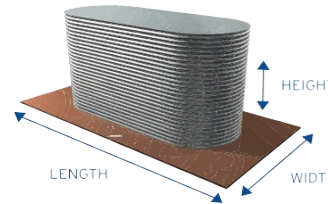

- Made from BlueScope AQUAPLATE® steel
- 5 year warranty
- Safe edge
- Stainless reinforcing

SLIMLINE 510MM GARDEN BED

HEIGHT: 510mm
LENGTH: Variable, refer to table
WIDTH: Variable, refer to table

		LENGTH (MM)								
WIDTH (MM)		1200	1600	1800	2000	2200	2400	2600	2800	3000
	600		\$510	\$520	\$550	\$555	\$560	\$600	\$605	\$620
700		\$520	\$525	\$555	\$560	\$575	\$605	\$620	\$625	\$660
800		\$535	\$540	\$575	\$580	\$585	\$625	\$630	\$635	\$675
900		\$540	\$545	\$580	\$585	\$590	\$630	\$635	\$640	\$680
1000		N/A	\$555	\$590	\$595	\$600	\$640	\$645	\$650	\$695
1100		N/A	\$575	\$595	\$600	\$605	\$645	\$650	\$660	\$705
Base		Add \$215 to above prices			Add \$260 to above prices			Add \$300 to above prices		

SLIMLINE 800MM GARDEN BED

HEIGHT: 800mm
LENGTH: Variable, refer to table
WIDTH: Variable, refer to table

		LENGTH (MM)								
WIDTH (MM)		1200	1600	1800	2000	2200	2400	2600	2800	3000
	600		\$595	\$600	\$635	\$640	\$645	\$690	\$695	\$705
700		\$600	\$605	\$640	\$645	\$650	\$695	\$705	\$710	\$745
800		\$620	\$625	\$650	\$660	\$670	\$710	\$715	\$720	\$755
900		\$625	\$630	\$660	\$670	\$675	\$715	\$720	\$725	\$760
1000		N/A	\$640	\$675	\$680	\$690	\$725	\$730	\$735	\$775
1100		N/A	\$650	\$680	\$695	\$730	\$735	\$745	\$780	\$810
Base		Add \$215 to above prices			Add \$260 to above prices			Add \$300 to above prices		

SLIMLINE 1020MM GARDEN BED

HEIGHT: 1020mm
LENGTH: Variable, refer to table
WIDTH: Variable, refer to table

		LENGTH (MM)								
WIDTH (MM)		1200	1600	1800	2000	2200	2400	2600	2800	3000
	600		\$650	\$660	\$695	\$705	\$710	\$745	\$750	\$755
700		\$660	\$670	\$705	\$710	\$715	\$750	\$755	\$760	\$805
800		\$675	\$680	\$715	\$720	\$725	\$760	\$770	\$775	\$820
900		\$680	\$690	\$720	\$725	\$730	\$770	\$775	\$780	\$825
1000		N/A	\$705	\$730	\$735	\$745	\$780	\$790	\$800	\$840
1100		N/A	\$715	\$735	\$745	\$750	\$790	\$800	\$805	\$845
Base		Add \$215 to above prices			Add \$260 to above prices			Add \$300 to above prices		