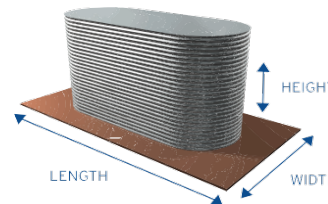

### SLIMLINE 510MM GARDEN BED

HEIGHT: 510mm  
 LENGTH: Variable, refer to table  
 WIDTH: Variable, refer to table

		LENGTH (MM)								
		1200	1600	1800	2000	2200	2400	2600	2800	3000
WIDTH (MM)	600	\$390	\$395	\$420	\$425	\$430	\$460	\$465	\$470	\$500
	700	\$395	\$400	\$425	\$430	\$435	\$465	\$470	\$475	\$505
	800	\$405	\$410	\$435	\$440	\$445	\$475	\$480	\$485	\$515
	900	\$410	\$415	\$440	\$445	\$450	\$480	\$485	\$490	\$520
	1000	-	\$425	\$450	\$455	\$460	\$490	\$495	\$500	\$530
	1100	-	\$435	\$455	\$460	\$465	\$495	\$500	\$505	\$535
Base		Add \$155 to above prices			Add \$185 to above prices			Add \$220 to above prices		

### SLIMLINE 800MM GARDEN BED

HEIGHT: 800mm  
 LENGTH: Variable, refer to table  
 WIDTH: Variable, refer to table

		LENGTH (MM)								
		1200	1600	1800	2000	2200	2400	2600	2800	3000
WIDTH (MM)	600	\$455	\$460	\$485	\$490	\$495	\$525	\$530	\$535	\$565
	700	\$460	\$465	\$490	\$495	\$500	\$530	\$535	\$540	\$570
	800	\$470	\$475	\$500	\$505	\$510	\$540	\$545	\$550	\$580
	900	\$475	\$480	\$505	\$510	\$515	\$545	\$550	\$555	\$585
	1000	-	\$490	\$515	\$520	\$525	\$555	\$560	\$565	\$595
	1100	-	\$500	\$520	\$530	\$535	\$565	\$570	\$575	\$600
Base		Add \$155 to above prices			Add \$185 to above prices			Add \$220 to above prices		

### SLIMLINE 1020MM GARDEN BED

HEIGHT: 1020mm  
 LENGTH: Variable, refer to table  
 WIDTH: Variable, refer to table

		LENGTH (MM)								
		1200	1600	1800	2000	2200	2400	2600	2800	3000
WIDTH (MM)	600	\$500	\$505	\$530	\$535	\$540	\$570	\$575	\$580	\$610
	700	\$505	\$510	\$535	\$540	\$545	\$575	\$580	\$585	\$615
	800	\$515	\$520	\$545	\$550	\$555	\$585	\$590	\$595	\$625
	900	\$520	\$525	\$550	\$555	\$560	\$590	\$595	\$600	\$630
	1000	-	\$535	\$560	\$565	\$570	\$600	\$605	\$610	\$640
	1100	-	\$545	\$565	\$570	\$575	\$605	\$610	\$615	\$645
Base		Add \$155 to above prices			Add \$185 to above prices			Add \$220 to above prices		