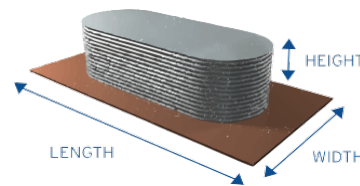

# CORRUGATED STEEL GARDEN BEDS

## INSTRUCTIONS:

1. Select the width of garden bed.
2. Select length of garden bed
3. The intersection of these values provides price (inc GST) without a base.

**COLOURS:** Pricing is for the base colour range available in your state only. Non-standard painted colours attract a \$50 paint charge per garden bed.

### SLIMLINE 510MM GARDEN BED

HEIGHT: 510mm  
 LENGTH: Variable, refer to table  
 WIDTH: Variable, refer to table

		LENGTH (MM)								
		1200	1600	1800	2000	2200	2400	2600	2800	3000
WIDTH (MM)	600	\$390	\$395	\$420	\$425	\$430	\$460	\$465	\$470	\$500
	700	\$395	\$400	\$425	\$430	\$435	\$465	\$470	\$475	\$505
	800	\$405	\$410	\$435	\$440	\$445	\$475	\$480	\$485	\$515
	900	\$410	\$415	\$440	\$445	\$450	\$480	\$485	\$490	\$520
	1000	-	\$425	\$450	\$455	\$460	\$490	\$495	\$500	\$530
	1100	-	\$435	\$455	\$460	\$465	\$495	\$500	\$505	\$535
Base		Add \$155 to above prices			Add \$185 to above prices			Add \$220 to above prices		

### ROUND GARDEN BED

HEIGHT: 510mm, 800mm, 1020mm  
 DIAMETER: Variable, refer to table

		DIAMETER (MM)							
		1000	1200	1400	1600	1800	2000	2200	2400
HEIGHT (MM)	510	-	\$390	\$430	\$435	\$440	\$485	\$490	\$495
	800	-	\$455	\$495	\$500	\$505	\$550	\$555	\$560
	1020	-	\$500	\$540	\$545	\$550	\$595	\$600	\$605
	Base	Add \$220 to above prices			Add \$260 to above prices			Add \$315 to above prices	