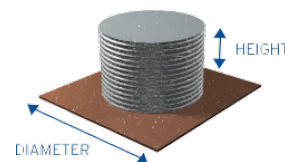

### SLIMLINE 800MM GARDEN BED

HEIGHT: 800mm  
 LENGTH: Variable, refer to table  
 WIDTH: Variable, refer to table

		LENGTH (MM)								
		1200	1600	1800	2000	2200	2400	2600	2800	3000
WIDTH (MM)	600	\$455	\$460	\$485	\$490	\$495	\$525	\$530	\$535	\$565
	700	\$460	\$465	\$490	\$495	\$500	\$530	\$535	\$540	\$570
	800	\$470	\$475	\$500	\$505	\$510	\$540	\$545	\$550	\$580
	900	\$475	\$480	\$505	\$510	\$515	\$545	\$550	\$555	\$585
	1000	-	\$490	\$515	\$520	\$525	\$555	\$560	\$565	\$595
	1100	-	\$500	\$520	\$530	\$535	\$565	\$570	\$575	\$600
Base		Add \$155 to above prices			Add \$185 to above prices			Add \$220 to above prices		

### SLIMLINE 1020MM GARDEN BED

HEIGHT: 1020mm  
 LENGTH: Variable, refer to table  
 WIDTH: Variable, refer to table

		LENGTH (MM)								
		1200	1600	1800	2000	2200	2400	2600	2800	3000
WIDTH (MM)	600	\$500	\$505	\$530	\$535	\$540	\$570	\$575	\$580	\$610
	700	\$505	\$510	\$535	\$540	\$545	\$575	\$580	\$585	\$615
	800	\$515	\$520	\$545	\$550	\$555	\$585	\$590	\$595	\$625
	900	\$520	\$525	\$550	\$555	\$560	\$590	\$595	\$600	\$630
	1000	-	\$535	\$560	\$565	\$570	\$600	\$605	\$610	\$640
	1100	-	\$545	\$565	\$570	\$575	\$605	\$610	\$615	\$645
Base		Add \$155 to above prices			Add \$185 to above prices			Add \$220 to above prices		

### ROUND GARDEN BED

HEIGHT: 510mm, 800mm, 1020mm  
 DIAMETER: Variable, refer to table

		DIAMETER (MM)							
		1000	1200	1400	1600	1800	2000	2200	2400
HEIGHT (MM)	510	-	\$390	\$430	\$435	\$440	\$485	\$490	\$495
	800	-	\$455	\$495	\$500	\$505	\$550	\$555	\$560
	1020	-	\$500	\$540	\$545	\$550	\$595	\$600	\$605
	Base	Add \$220 to above prices			Add \$260 to above prices			Add \$315 to above prices	