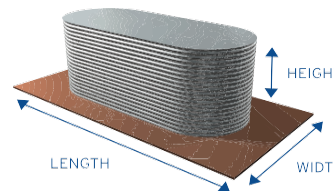

### SLIMLINE 510MM GARDEN BED

HEIGHT: 510mm  
 LENGTH: Variable, refer to table  
 WIDTH: Variable, refer to table

		LENGTH (MM)								
		1200	1600	1800	2000	2200	2400	2600	2800	3000
WIDTH (MM)	600	\$390	\$395	\$420	\$425	\$430	\$460	\$465	\$470	\$500
	700	\$395	\$400	\$425	\$430	\$435	\$465	\$470	\$475	\$505
	800	\$405	\$410	\$435	\$440	\$445	\$475	\$480	\$485	\$515
	900	\$410	\$415	\$440	\$445	\$450	\$480	\$485	\$490	\$520
	1000	-	\$425	\$450	\$455	\$460	\$490	\$495	\$500	\$530
	1100	-	\$435	\$455	\$460	\$465	\$495	\$500	\$505	\$535
Base		Add \$155 to above prices			Add \$185 to above prices			Add \$220 to above prices		

### SLIMLINE 800MM GARDEN BED

HEIGHT: 800mm  
 LENGTH: Variable, refer to table  
 WIDTH: Variable, refer to table

		LENGTH (MM)								
		1200	1600	1800	2000	2200	2400	2600	2800	3000
WIDTH (MM)	600	\$455	\$460	\$485	\$490	\$495	\$525	\$530	\$535	\$565
	700	\$460	\$465	\$490	\$495	\$500	\$530	\$535	\$540	\$570
	800	\$470	\$475	\$500	\$505	\$510	\$540	\$545	\$550	\$580
	900	\$475	\$480	\$505	\$510	\$515	\$545	\$550	\$555	\$585
	1000	-	\$490	\$515	\$520	\$525	\$555	\$560	\$565	\$595
	1100	-	\$500	\$520	\$530	\$535	\$565	\$570	\$575	\$600
Base		Add \$155 to above prices			Add \$185 to above prices			Add \$220 to above prices		

### SLIMLINE 1020MM GARDEN BED

HEIGHT: 1020mm  
 LENGTH: Variable, refer to table  
 WIDTH: Variable, refer to table

		LENGTH (MM)								
		1200	1600	1800	2000	2200	2400	2600	2800	3000
WIDTH (MM)	600	\$500	\$505	\$530	\$535	\$540	\$570	\$575	\$580	\$610
	700	\$505	\$510	\$535	\$540	\$545	\$575	\$580	\$585	\$615
	800	\$515	\$520	\$545	\$550	\$555	\$585	\$590	\$595	\$625
	900	\$520	\$525	\$550	\$555	\$560	\$590	\$595	\$600	\$630
	1000	-	\$535	\$560	\$565	\$570	\$600	\$605	\$610	\$640
	1100	-	\$545	\$565	\$570	\$575	\$605	\$610	\$615	\$645
Base		Add \$155 to above prices			Add \$185 to above prices			Add \$220 to above prices		