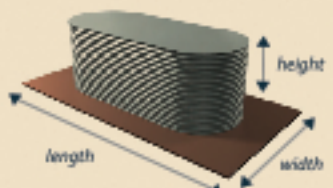

## Slimline 510mm Garden Bed

Height: 510mm  
Length: Variable, refer table  
Width: Variable, refer table

## Slimline 800mm Garden Bed

Height: 800mm  
Length: Variable, refer table  
Width: Variable, refer table

## Slimline 1020mm Garden Bed

Height: 1020mm  
Length: Variable, refer table  
Width: Variable, refer table

## Round Garden Bed

Height: 510mm, 800mm and 1020 mm  
Diameter: Variable, refer table