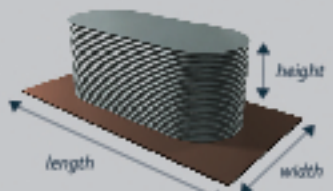

## Slimline 510mm Garden Bed

Height: 510mm  
Length: Variable, refer table  
Width: Variable, refer table

## Slimline 800mm Garden Bed

Height: 800mm  
Length: Variable, refer table  
Width: Variable, refer table

## Slimline 1020mm Garden Bed

Height: 1020mm  
Length: Variable, refer table  
Width: Variable, refer table

## Round Garden Bed

Height: 510mm, 800mm and 1020 mm  
Diameter: Variable, refer table