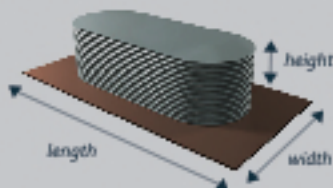

## Slimline 510mm Garden Bed

Height: 510mm  
Length: Variable, refer table  
Width: Variable, refer table

## Slimline 800mm Garden Bed

Height: 800mm  
Length: Variable, refer table  
Width: Variable, refer table

## Slimline 1020mm Garden Bed

Height: 1020mm  
Length: Variable, refer table  
Width: Variable, refer table

## Round Garden Bed

Height: 510mm, 800mm and 1020 mm  
Diameter: Variable, refer table